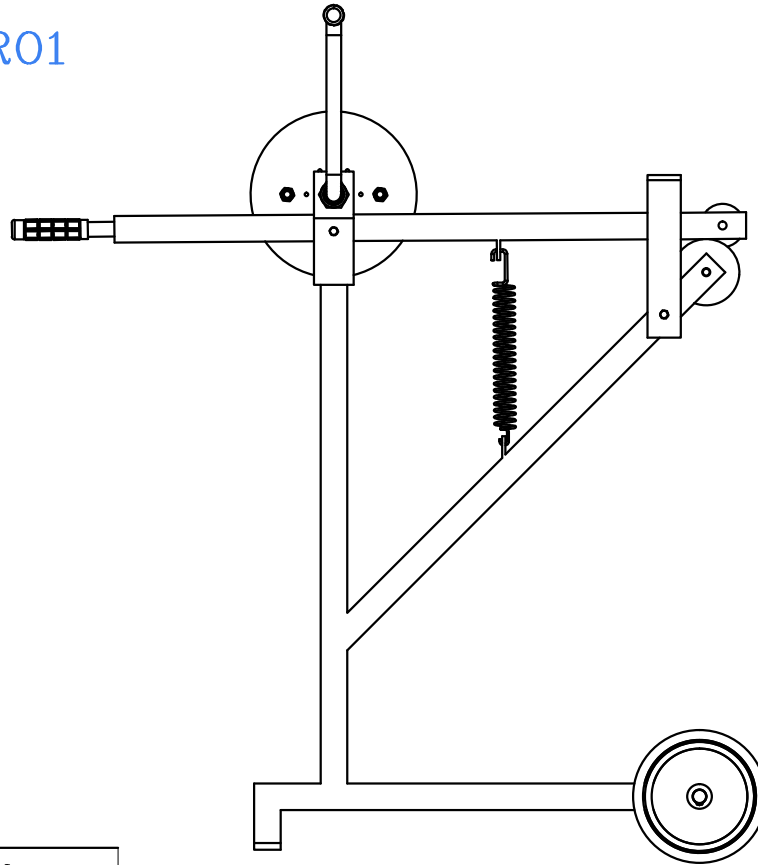

HOSE ROLLER

MODEL:TR-HR01

ITEM	Part name	Material
1	STAND	CARBON STEEL
2	SPOOL	TEFLON
3	PIVOT	S.S
4	MAIN STEM	S.S
5	HANDLE	S.S
6	ROLLER	TEFLON
7	WHEEL	RUBBER

NOTE: HOSE ROLLER MODEL:TR-HRO 1				
Date	Design	Drawn	Checked	REV.
Part Name: Total		Drawing No: HR0 1-01		
Material: As above chart		PROJECT: Naft-e-falat ghareh		
<p>I.T.E</p>				
				TOL: DIN-7168m
				Size: A4
				Scale:
				Sheet: 1 Of 1
				QTY. :