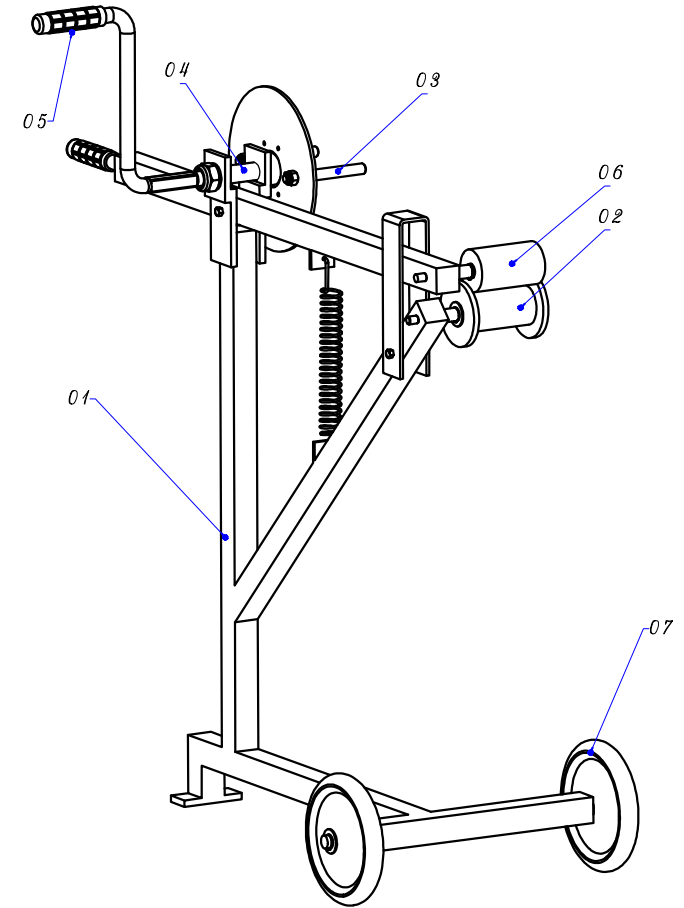

HOSE ROLLER

MODEL:TR-HR01

ITEM	Part name	Material
1	STAND	CARBON STEEL
2	SPOOL	TEFLON
3	PIVOT	S.S
4	MAIN STEM	S.S
5	HANDLE	S.S
6	ROLLER	TEFLON
7	WHEEL	RUBBER

NOTE: HOSE ROLLER MODEL:TR-HRO 1				
Date	Design	Drawn	Checked	REV.
Part Name: Total		Drawing No: HR0 1-01		
Material: As above chart		PROJECT: Naft-e-falat ghareh		
<p>I.T.E</p>				
				TOL: DIN-7168m
				Size: A4
				Scale:
				Sheet: 1 Of 1
				QTY. :